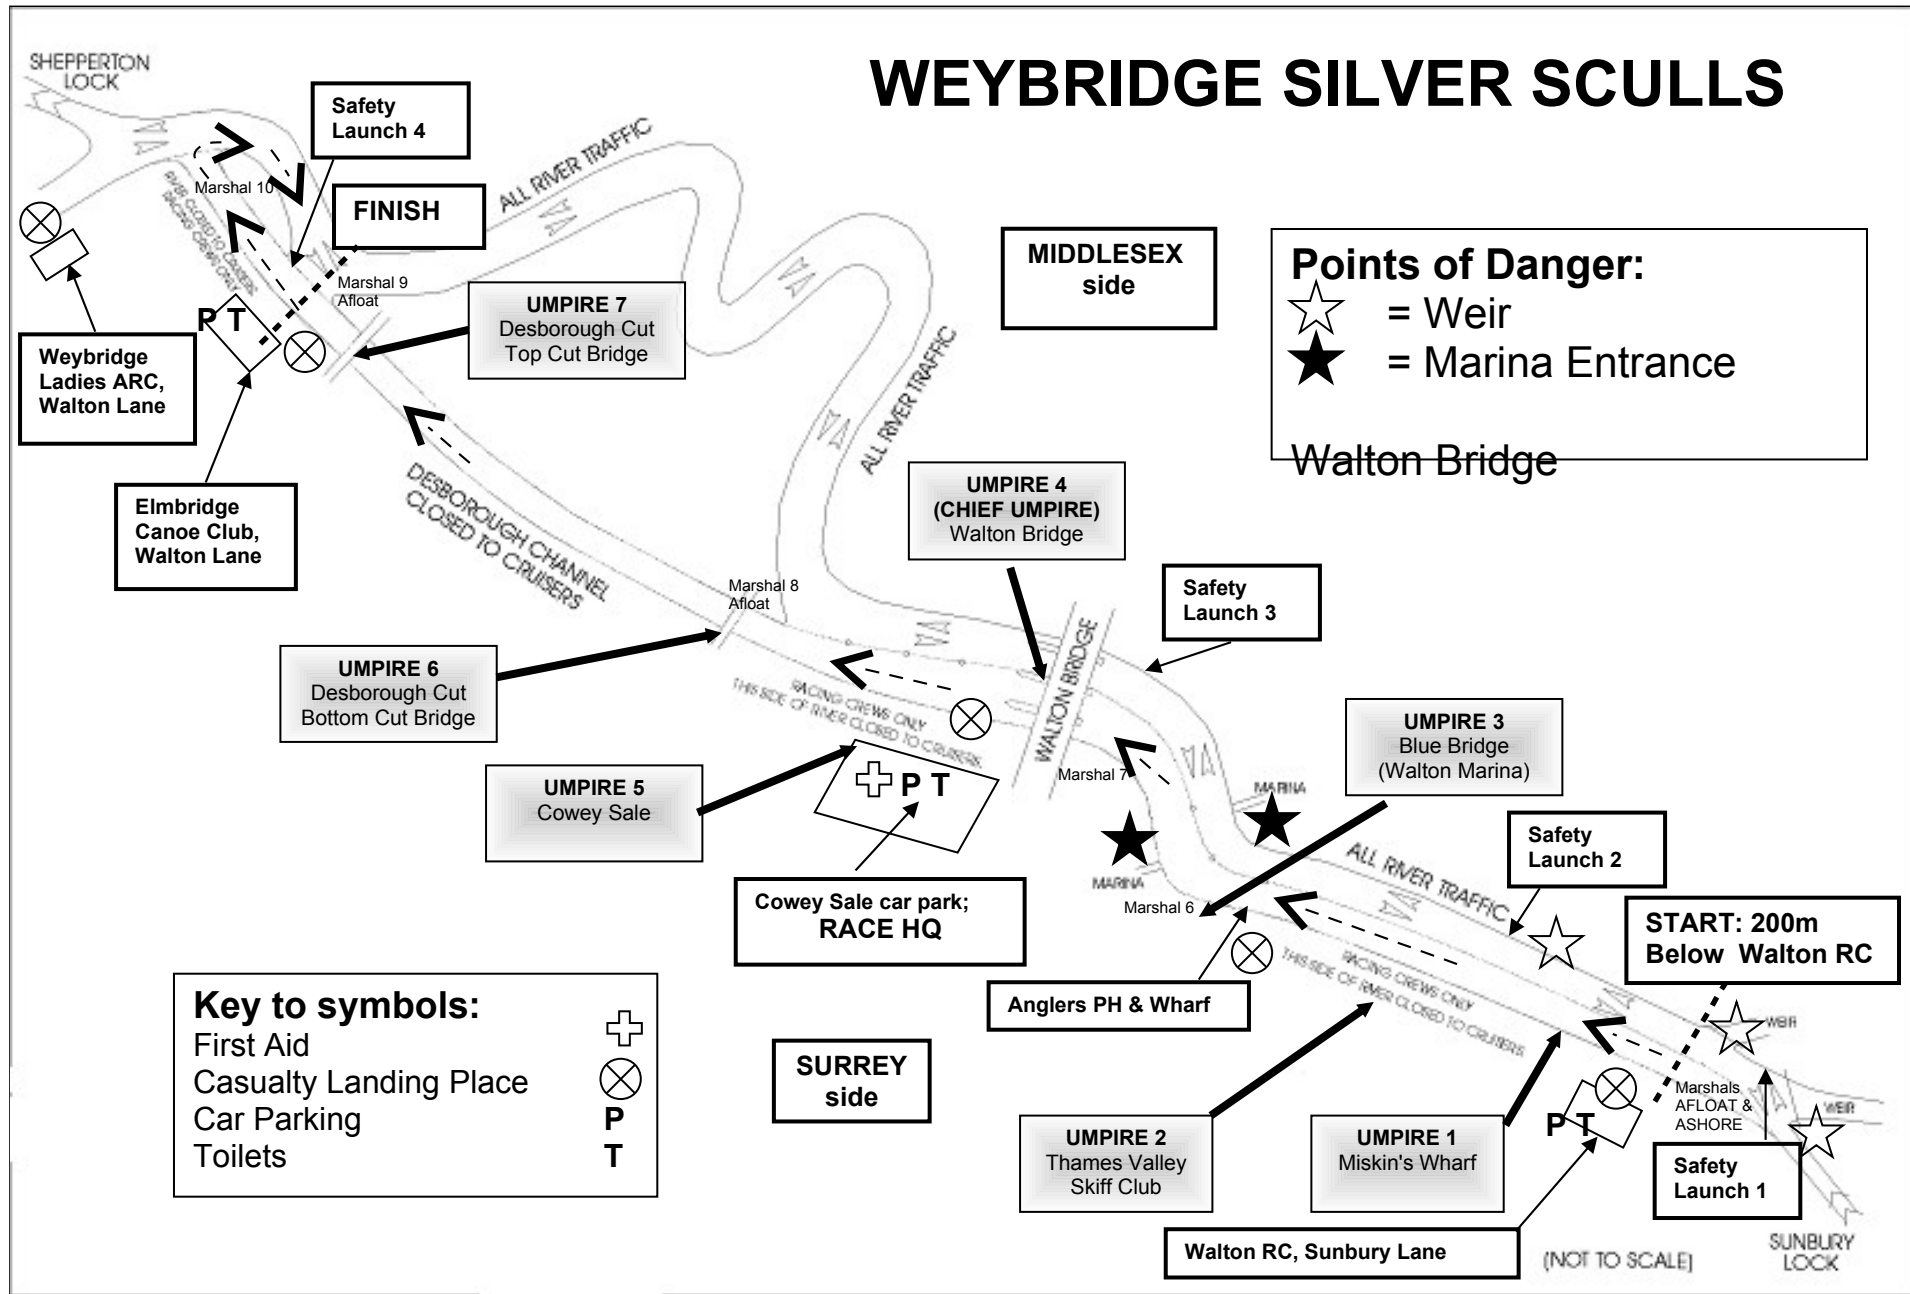

WEYBRIDGE SILVER SCULLS

Points of Danger:
 ☆ = Weir
 ★ = Marina Entrance
 Walton Bridge

Key to symbols:

| | |
|------------------------|---|
| First Aid | + |
| Casualty Landing Place | ⊗ |
| Car Parking | P |
| Toilets | T |

MIDDLESEX side

SURREY side

(NOT TO SCALE)

SHEPPERTON LOCK

SUNBURY LOCK

Safety Launch 4

FINISH

UMPIRE 7
Desborough Cut
Top Cut Bridge

Marshal 10

Marshal 9
Afloat

Marshal 8
Afloat

Marshal 7

Marshal 6

Marshals
AFLOAT &
ASHORE

DESBOROUGH CHANNEL
CLOSED TO CRUISERS

RACING CREWS ONLY
THIS SIDE OF RIVER CLOSED TO CRUISERS

ALL RIVER TRAFFIC

ALL RIVER TRAFFIC

ALL RIVER TRAFFIC

ALL RIVER TRAFFIC

ALL RIVER TRAFFIC

ALL RIVER TRAFFIC